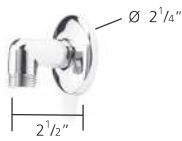

## V958-A Wall outlet

Finishes: Chrome, Polished Nickel  
Feed:  $\frac{1}{2}"$

UK and Worldwide Customer Service Team:  
+44 (0)121 766 4200  
[www.samuel-heath.co.uk](http://www.samuel-heath.co.uk)

USA Customer Service Team:  
[www.samuel-heath.com](http://www.samuel-heath.com)